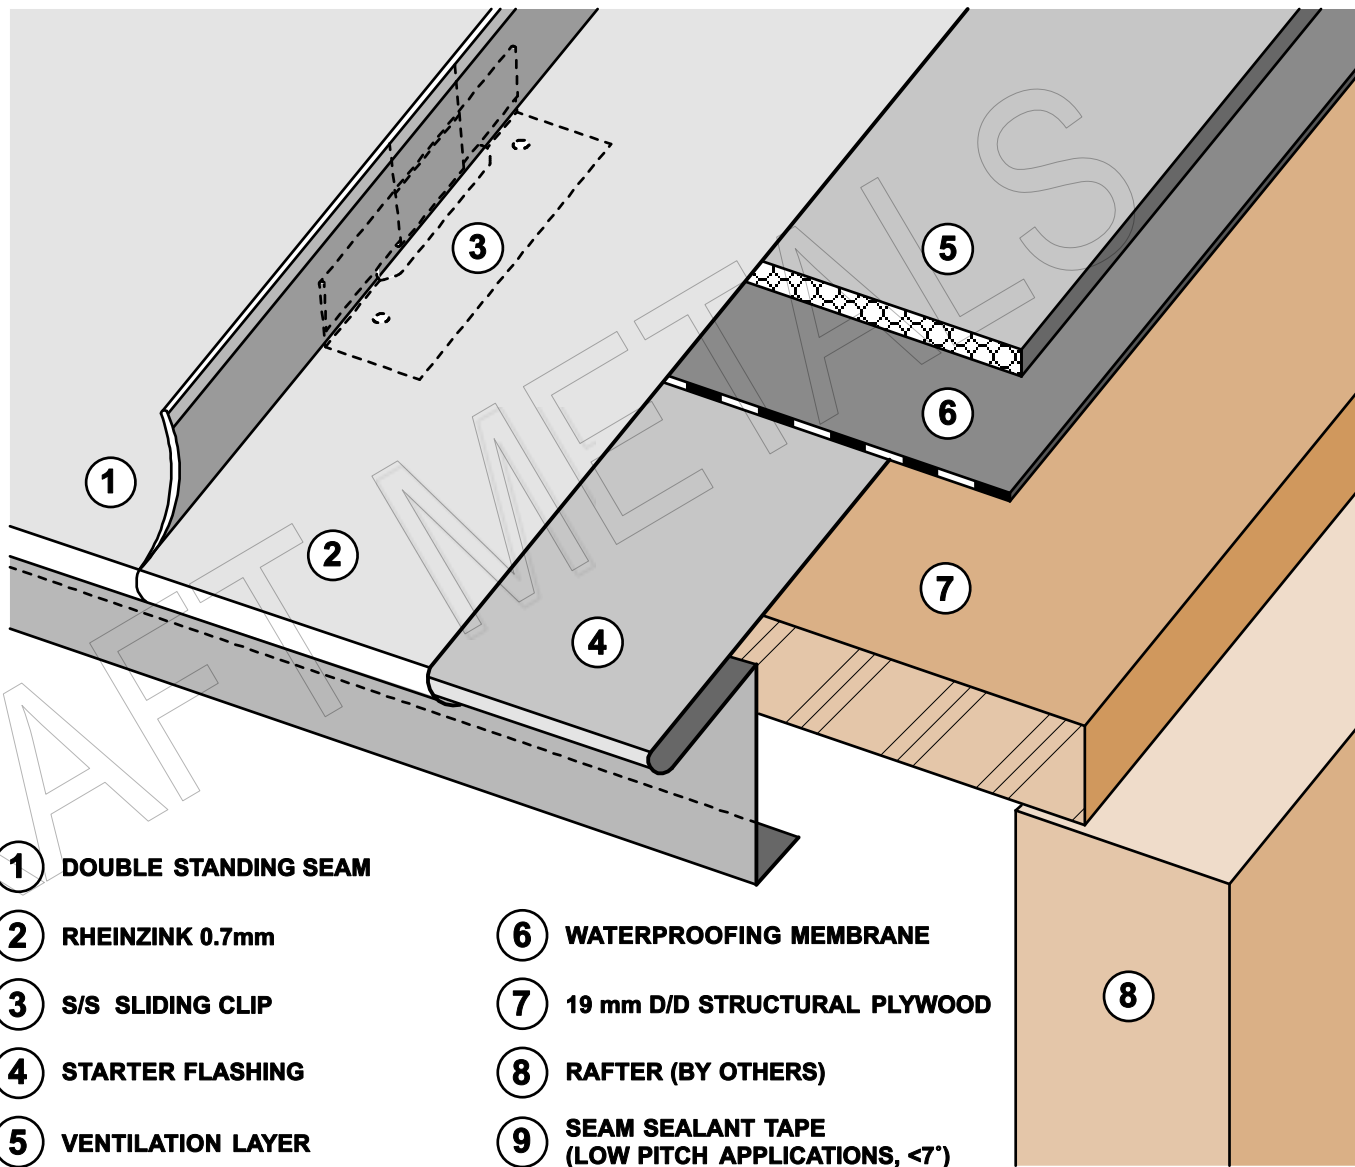

DOUBLE STANDING SEAM SYSTEM

CRAFTMETALS

FIXED CLIP *

* FOR EXACT NUMBER OF CLIPS
PLEASE CONTACT ARC

SLIDING CLIP *

HORIZONTAL SECTION

- ① DOUBLE STANDING SEAM
- ② RHEINZINK 0.7mm
- ③ S/S SLIDING CLIP
- ④ STARTER FLASHING
- ⑤ VENTILATION LAYER
- ⑥ WATERPROOFING MEMBRANE
- ⑦ 19 mm D/D STRUCTURAL PLYWOOD
- ⑧ RAFTER (BY OTHERS)
- ⑨ SEAM SEALANT TAPE (LOW PITCH APPLICATIONS, <7°)